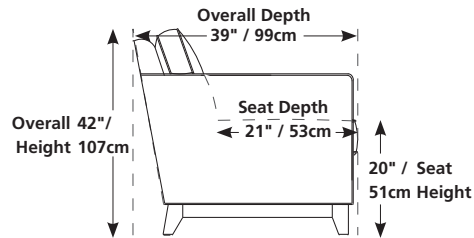

41914 / 46914 EPYCH

Over 300 leathers and fabrics to choose from. Your choice...

Wallhugger – fully reclines with only 6" / 15cm wall clearance, allowing greater decorating flexibility and more efficient use of space.
 Single SKU overall depth in full recline = 65" / 165cm
 Configuration depths will vary

Design • It • Yourself

AVAILABLE WITH ALL SKUS (1, 2, 3, 5, 6, 7, 8)

For SKU options, replace "R" with:
 E = power recline
 W = manual with wireless bass shaker
 L = power with wireless bass shaker

37" x 65"
94cm x 165cm
1R – manual recliner

30" x 65"
76cm x 165cm
2R – manual LHF recliner

30" x 65"
76cm x 165cm
3R – manual RHF recliner

44" x 65"
112cm x 165cm
5R – manual LHF recliner with RHF wedge arm

44" x 65"
112cm x 165cm
6R – manual RHF recliner with LHF wedge arm

37" x 65"
94cm x 165cm
7R – manual RHF wedge arm recliner

23" x 65"
58cm x 165cm
8R – manual armless recliner

67" x 65"
170cm x 165cm
1R/3R

74" x 67"
188cm x 170cm
5R/3R

97" x 65"
246cm x 165cm
1R/3R/3R

110" x 70"
279cm x 178cm
5R/7R/3R