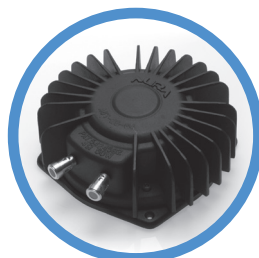

RF (radio frequency 2.4 GHz) transmitter plugs into home theater amplifier that will supply signal to all bass shaker units within 200 ft radius

50 watt (4 ohms) amplifier built into seat of chair

RF receiver built into seat of chair

Bass shaker mounted within the seat back has a nominal impedance of 4 ohms

All you need to get started...

- Plug transmitter into home theater amplifier
- Plug amplifier into the power source of your seating unit
- Adjust individual intensity to your comfort level
- No wires to connect between seats and home theater system
- Wired bass shaker available upon request