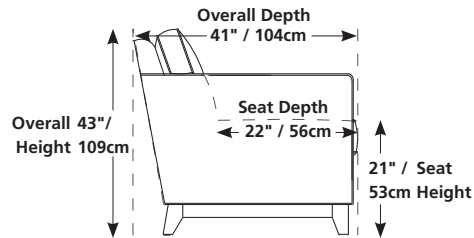

41924 / 46924 SLADE

Over 300 leathers and fabrics to choose from. Your choice...

Fully reclines with only 6" / 15cm wall clearance, allowing greater decorating flexibility and more efficient use of space.

Single SKU overall depth in full recline = 68" / 173cm
Configuration depths will vary

AVAILABLE WITH ALL SKUs
(1, 2, 3, 4, 5, 6, 7, 8)

For SKU options, replace "R" with:
E = power recline

Design • It • Yourself

Imagine the impact of a full cinematic experience right in your own home! Palliser® Home Theater Seating combines unparalleled comfort, sophisticated design and all the features you need to help create the ultimate home theater.

This modular system is available in straight or curved configurations. You can customize the configuration to fit your family size and living space with as many seats across as you need. This product ships with fully attached arms and wedges.