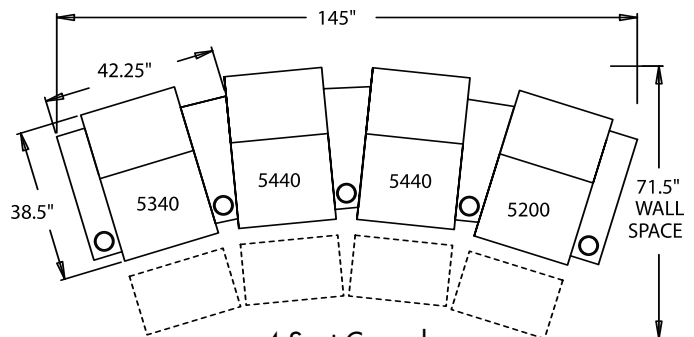

45013 Configurations

3 Seat Straight

2 Seat Straight

3 Seat Straight

4 Seat Straight

2 Seat Curved

3 Seat Curved

4 Seat Curved

- **Wallaway®** - Fully reclines inches away from the wall, allowing greater decorating flexibility and more efficient use of space.
- **TouchMotion®** - Easily reclines at the touch of a button.
- **Pillow Top** - Finished with a plush pillow of soft padding for "sink-in" comfort.
- **ComfortRest®** - Provides continuous leg support when reclined.
- **PowerRecline®** - Effortlessly recline to your favorite position.
- **ButtKicker®** - Silent subwoofer in seat that allows viewers to feel powerful bass without excessive volume.
- **Lighted Cupholder** - Generously sized to hold most cans, bottles and drink cups. Lighted ring illuminates the cupholder from the inside.
- **Ambient Base Lighting** - Soft glowing light illuminates from the bottom of the chair giving the ambience of an actual movie theater.