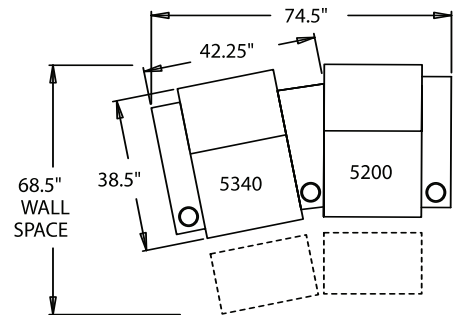

45013 Configurations

3 Seat Straight

2 Seat Straight

3 Seat Straight

4 Seat Straight

2 Seat Curved

3 Seat Curved

4 Seat Curved

- **Wallaway®** - Fully reclines inches away from the wall, allowing greater decorating flexibility and more efficient use of space.
- **TouchMotion®** - Easily reclines at the touch of a button.
- **Pillow Top** - Finished with a plush pillow of soft padding for "sink-in" comfort.
- **ComfortRest®** - Provides continuous leg support when reclined.
- **PowerRecline®** - Effortlessly recline to your favorite position.
- **ButtKicker®** - Silent subwoofer in seat that allows viewers to feel powerful bass without excessive volume.
- **Lighted Cupholder** - Generously sized to hold most cans, bottles and drink cups. Lighted ring illuminates the cupholder from the inside.
- **Ambient Base Lighting** - Soft glowing light illuminates from the bottom of the chair giving the ambience of an actual movie theater.