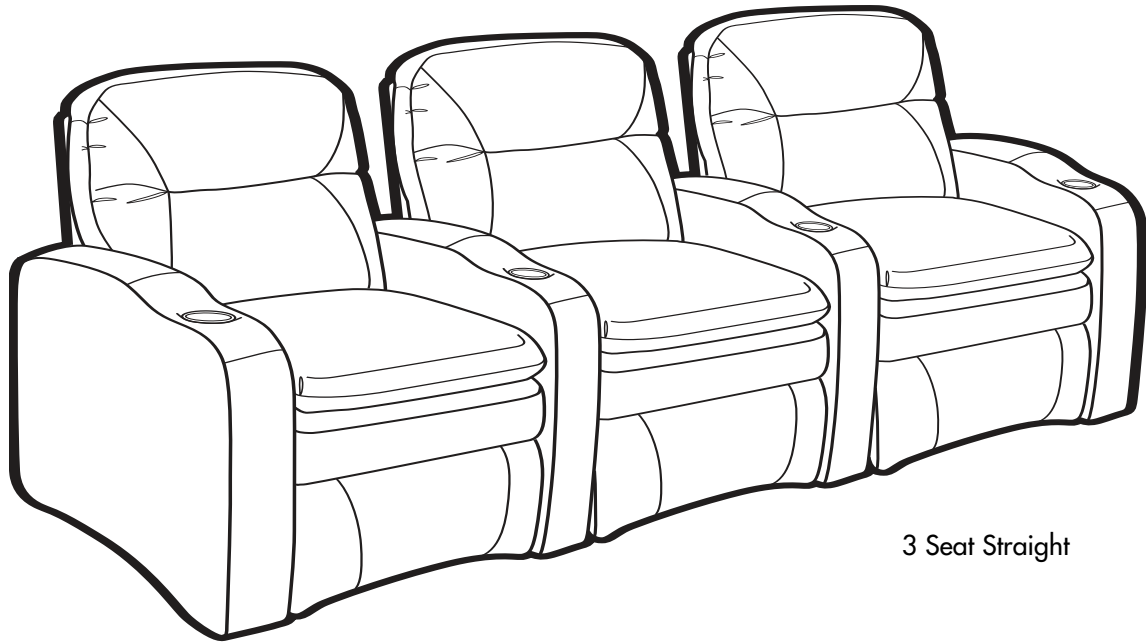

45013 Configurations

3 Seat Straight

2 Seat Straight

3 Seat Straight

4 Seat Straight

2 Seat Curved

3 Seat Curved

4 Seat Curved

- **Wallaway®** - Fully reclines inches away from the wall, allowing greater decorating flexibility and more efficient use of space.
- **TouchMotion®** - Easily reclines at the touch of a button.
- **Pillow Top** - Finished with a plush pillow of soft padding for "sink-in" comfort.
- **ComfortRest®** - Provides continuous leg support when reclined.
- **PowerRecline®** - Effortlessly recline to your favorite position.
- **ButtKicker®** - Silent subwoofer in seat that allows viewers to feel powerful bass without excessive volume.
- **Lighted Cupholder** - Generously sized to hold most cans, bottles and drink cups. Lighted ring illuminates the cupholder from the inside.
- **Ambient Base Lighting** - Soft glowing light illuminates from the bottom of the chair giving the ambience of an actual movie theater.