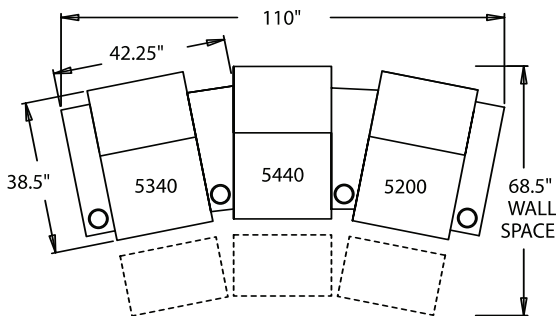

45013 Configurations

3 Seat Straight

2 Seat Straight

3 Seat Straight

4 Seat Straight

2 Seat Curved

3 Seat Curved

4 Seat Curved

- **Wallaway®** - Fully reclines inches away from the wall, allowing greater decorating flexibility and more efficient use of space.
- **TouchMotion®** - Easily reclines at the touch of a button.
- **Pillow Top** - Finished with a plush pillow of soft padding for "sink-in" comfort.
- **ComfortRest®** - Provides continuous leg support when reclined.
- **PowerRecline®** - Effortlessly recline to your favorite position.
- **ButtKicker®** - Silent subwoofer in seat that allows viewers to feel powerful bass without excessive volume.
- **Lighted Cupholder** - Generously sized to hold most cans, bottles and drink cups. Lighted ring illuminates the cupholder from the inside.
- **Ambient Base Lighting** - Soft glowing light illuminates from the bottom of the chair giving the ambience of an actual movie theater.