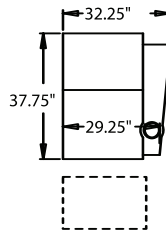

42" BACK HEIGHT

3900 RECLINER
3901 POWER

5340 CONSOLE
5341 POWER

5440 CONSOLE
5441 POWER

5200 RF ARM RECLINER
5201 RF ARM POWER