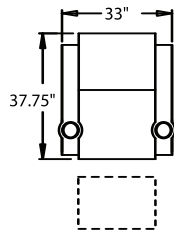

42" BACK HEIGHT

3900 RECLINER
3901 POWER

5340 CONSOLE
5341 POWER

5440 CONSOLE
5441 POWER

5200 RF ARM RECLINER
5201 RF ARM POWER