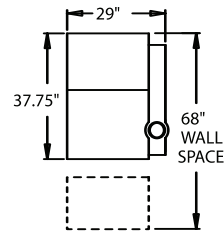

42" BACK HEIGHT

3900 RECLINER
3901 POWER

5340 CONSOLE
5341 POWER

5440 CONSOLE
5441 POWER

5200 RF ARM RECLINER
5201 RF ARM POWER