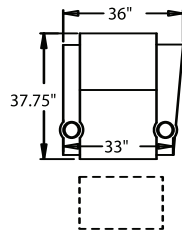

42" BACK HEIGHT

3900 RECLINER
3901 POWER

5340 CONSOLE
5341 POWER

5440 CONSOLE
5441 POWER

5200 RF ARM RECLINER
5201 RF ARM POWER