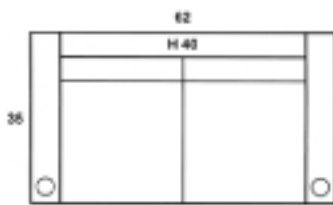

MANSFIELD

SOFA RECLINER

SOFA RECLINER LAF

SOFA RECLINER RAF

RECLINER SOFA ARMLESS

LOVESEAT RECLINER

LOVESEAT RECLINER LAF

LOVESEAT RECLINER RAF

LOVESEAT RECLINER ARMLESS

RECLINER

ADDITIONAL MEASUREMENTS

SEAT HEIGHT: 19
ARM HEIGHT: 23
SEAT DEPTH: 21
FINISHED ARM WIDTH: 5.5
TOP SEAT TO TOP BACK: 27
ZERO WALL CLEARANCE: 10
CUPHOLDER INSIDE DIAMETER: 3.5