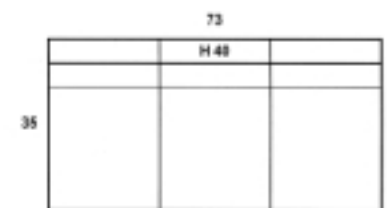

MANSFIELD

SOFA RECLINER

SOFA RECLINER LAF

SOFA RECLINER RAF

RECLINER SOFA ARMLESS

LOVESEAT RECLINER

LOVESEAT RECLINER LAF

LOVESEAT RECLINER RAF

LOVESEAT RECLINER ARMLESS

RECLINER

ADDITIONAL MEASUREMENTS

SEAT HEIGHT: 19
ARM HEIGHT: 23
SEAT DEPTH: 21
FINISHED ARM WIDTH: 5.5
TOP SEAT TO TOP BACK: 27
ZERO WALL CLEARANCE: 10
CUPHOLDER INSIDE DIAMETER: 3.5