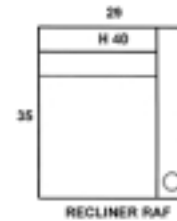

RECLINER RAF