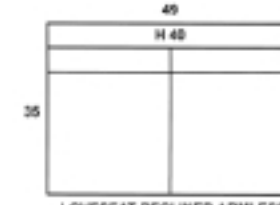

MANSFIELD

SOFA RECLINER

SOFA RECLINER LAF

SOFA RECLINER RAF

RECLINER SOFA ARMLESS

LOVESEAT RECLINER

LOVESEAT RECLINER LAF

LOVESEAT RECLINER RAF

LOVESEAT RECLINER ARMLESS

RECLINER

ADDITIONAL MEASUREMENTS

SEAT HEIGHT: 19
ARM HEIGHT: 23
SEAT DEPTH: 21
FINISHED ARM WIDTH: 5.5
TOP SEAT TO TOP BACK: 27
ZERO WALL CLEARANCE: 10
CUPHOLDER INSIDE DIAMETER: 3.5