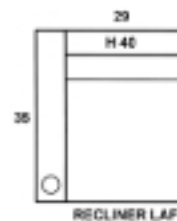

MANSFIELD

SOFA RECLINER

SOFA RECLINER LAF

SOFA RECLINER RAF

RECLINER SOFA ARMLESS

LOVESEAT RECLINER

LOVESEAT RECLINER LAF

LOVESEAT RECLINER RAF

LOVESEAT RECLINER ARMLESS

RECLINER

ADDITIONAL MEASUREMENTS

SEAT HEIGHT: 19
ARM HEIGHT: 23
SEAT DEPTH: 21
FINISHED ARM WIDTH: 5.5
TOP SEAT TO TOP BACK: 27
ZERO WALL CLEARANCE: 10
CUPHOLDER INSIDE DIAMETER: 3.5