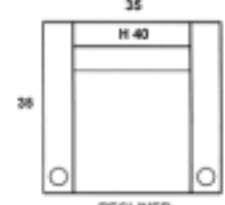

MANSFIELD

SOFA RECLINER

SOFA RECLINER LAF

SOFA RECLINER RAF

RECLINER SOFA ARMLESS

LOVESEAT RECLINER

LOVESEAT RECLINER LAF

LOVESEAT RECLINER RAF

LOVESEAT RECLINER ARMLESS

RECLINER

ADDITIONAL MEASUREMENTS

SEAT HEIGHT: 19
ARM HEIGHT: 23
SEAT DEPTH: 21
FINISHED ARM WIDTH: 5.5
TOP SEAT TO TOP BACK: 27
ZERO WALL CLEARANCE: 10
CUPHOLDER INSIDE DIAMETER: 3.5