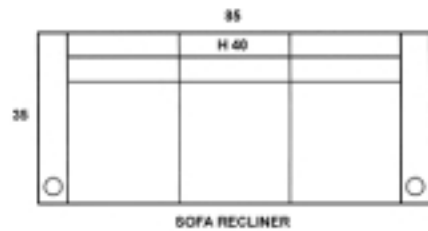

MANSFIELD

SOFA RECLINER

SOFA RECLINER LAF

SOFA RECLINER RAF

RECLINER SOFA ARMLESS

LOVESEAT RECLINER

LOVESEAT RECLINER LAF

LOVESEAT RECLINER RAF

LOVESEAT RECLINER ARMLESS

RECLINER

ADDITIONAL MEASUREMENTS

SEAT HEIGHT: 19
ARM HEIGHT: 23
SEAT DEPTH: 21
FINISHED ARM WIDTH: 5.5
TOP SEAT TO TOP BACK: 27
ZERO WALL CLEARANCE: 10
CUPHOLDER INSIDE DIAMETER: 3.5