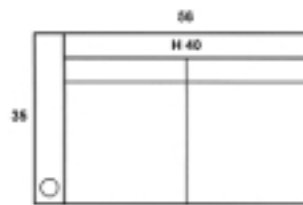

MANSFIELD

SOFA RECLINER

SOFA RECLINER LAF

SOFA RECLINER RAF

RECLINER SOFA ARMLESS

LOVESEAT RECLINER

LOVESEAT RECLINER LAF

LOVESEAT RECLINER RAF

LOVESEAT RECLINER ARMLESS

RECLINER

ADDITIONAL MEASUREMENTS

SEAT HEIGHT: 19
ARM HEIGHT: 23
SEAT DEPTH: 21
FINISHED ARM WIDTH: 5.5
TOP SEAT TO TOP BACK: 27
ZERO WALL CLEARANCE: 10
CUPHOLDER INSIDE DIAMETER: 3.5