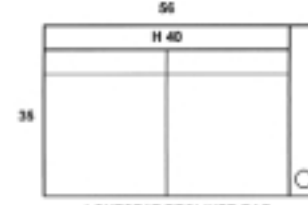

MANSFIELD

SOFA RECLINER

SOFA RECLINER LAF

SOFA RECLINER RAF

RECLINER SOFA ARMLESS

LOVESEAT RECLINER

LOVESEAT RECLINER LAF

LOVESEAT RECLINER RAF

LOVESEAT RECLINER ARMLESS

RECLINER

ADDITIONAL MEASUREMENTS

SEAT HEIGHT: 19
ARM HEIGHT: 23
SEAT DEPTH: 21
FINISHED ARM WIDTH: 5.5
TOP SEAT TO TOP BACK: 27
ZERO WALL CLEARANCE: 10
CUPHOLDER INSIDE DIAMETER: 3.5