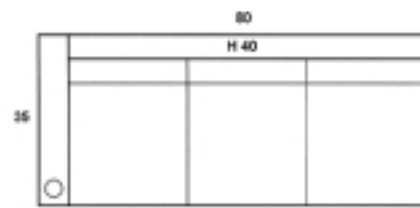

MANSFIELD

SOFA RECLINER

SOFA RECLINER LAF

SOFA RECLINER RAF

RECLINER SOFA ARMLESS

LOVESEAT RECLINER

LOVESEAT RECLINER LAF

LOVESEAT RECLINER RAF

LOVESEAT RECLINER ARMLESS

RECLINER

ADDITIONAL MEASUREMENTS

SEAT HEIGHT: 19
ARM HEIGHT: 23
SEAT DEPTH: 21
FINISHED ARM WIDTH: 5.5
TOP SEAT TO TOP BACK: 27
ZERO WALL CLEARANCE: 10
CUPHOLDER INSIDE DIAMETER: 3.5