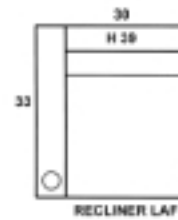

R O M E O

ADDITIONAL MEASUREMENTS

SEAT HEIGHT: 19
ARM HEIGHT: 25
SEAT DEPTH: 22
FINISHED ARM WIDTH: 6
TOP SEAT TO TOP BACK: 25
ZERO WALL CLEARANCE: 6
CUPHOLDER INSIDE DIAMETER: 3.5

Limited Lifetime Warranty