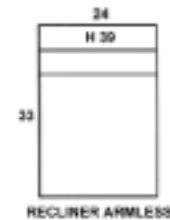

R O M E O

ADDITIONAL MEASUREMENTS

SEAT HEIGHT: 19
ARM HEIGHT: 25
SEAT DEPTH: 22
FINISHED ARM WIDTH: 6
TOP SEAT TO TOP BACK: 25
ZERO WALL CLEARANCE: 6
CUPHOLDER INSIDE DIAMETER: 3.5

Limited Lifetime Warranty