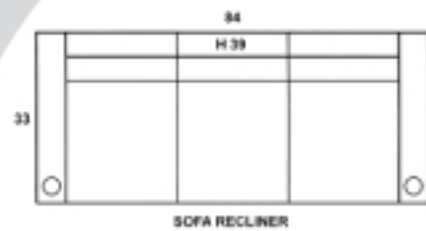

R O M E O

ADDITIONAL MEASUREMENTS

SEAT HEIGHT: 19
ARM HEIGHT: 25
SEAT DEPTH: 22
FINISHED ARM WIDTH: 6
TOP SEAT TO TOP BACK: 25
ZERO WALL CLEARANCE: 6
CUPHOLDER INSIDE DIAMETER: 3.5

Limited Lifetime Warranty