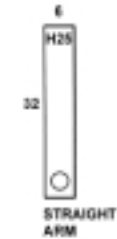

R O M E O

ADDITIONAL MEASUREMENTS

SEAT HEIGHT: 19
ARM HEIGHT: 25
SEAT DEPTH: 22
FINISHED ARM WIDTH: 6
TOP SEAT TO TOP BACK: 25
ZERO WALL CLEARANCE: 6
CUPHOLDER INSIDE DIAMETER: 3.5

Limited Lifetime Warranty