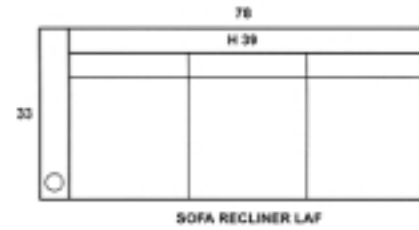

R O M E O

ADDITIONAL MEASUREMENTS

SEAT HEIGHT: 19
ARM HEIGHT: 25
SEAT DEPTH: 22
FINISHED ARM WIDTH: 6
TOP SEAT TO TOP BACK: 25
ZERO WALL CLEARANCE: 6
CUPHOLDER INSIDE DIAMETER: 3.5

Limited Lifetime Warranty