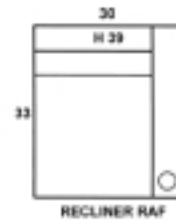

R O M E O

ADDITIONAL MEASUREMENTS

SEAT HEIGHT: 19
ARM HEIGHT: 25
SEAT DEPTH: 22
FINISHED ARM WIDTH: 6
TOP SEAT TO TOP BACK: 25
ZERO WALL CLEARANCE: 6
CUPHOLDER INSIDE DIAMETER: 3.5

Limited Lifetime Warranty