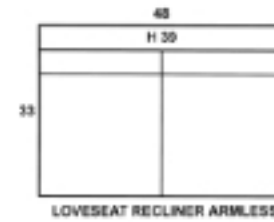

R O M E O

ADDITIONAL MEASUREMENTS

SEAT HEIGHT: 19
ARM HEIGHT: 25
SEAT DEPTH: 22
FINISHED ARM WIDTH: 6
TOP SEAT TO TOP BACK: 25
ZERO WALL CLEARANCE: 6
CUPHOLDER INSIDE DIAMETER: 3.5

Limited Lifetime Warranty