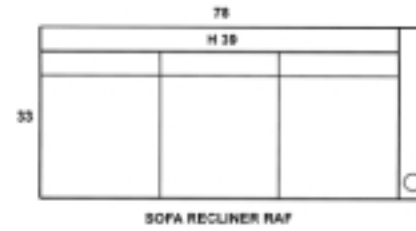

R O M E O

ADDITIONAL MEASUREMENTS

SEAT HEIGHT: 19
ARM HEIGHT: 25
SEAT DEPTH: 22
FINISHED ARM WIDTH: 6
TOP SEAT TO TOP BACK: 25
ZERO WALL CLEARANCE: 6
CUPHOLDER INSIDE DIAMETER: 3.5

Limited Lifetime Warranty