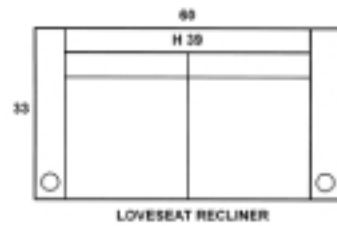

R O M E O

ADDITIONAL MEASUREMENTS

SEAT HEIGHT: 19
ARM HEIGHT: 25
SEAT DEPTH: 22
FINISHED ARM WIDTH: 6
TOP SEAT TO TOP BACK: 25
ZERO WALL CLEARANCE: 6
CUPHOLDER INSIDE DIAMETER: 3.5

Limited Lifetime Warranty