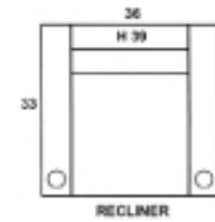

R O M E O

ADDITIONAL MEASUREMENTS

SEAT HEIGHT: 19
ARM HEIGHT: 25
SEAT DEPTH: 22
FINISHED ARM WIDTH: 6
TOP SEAT TO TOP BACK: 25
ZERO WALL CLEARANCE: 6
CUPHOLDER INSIDE DIAMETER: 3.5

Limited Lifetime Warranty