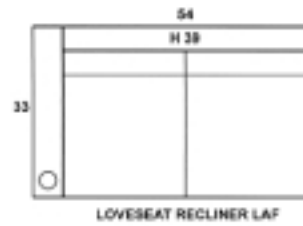

R O M E O

ADDITIONAL MEASUREMENTS

SEAT HEIGHT: 19
ARM HEIGHT: 25
SEAT DEPTH: 22
FINISHED ARM WIDTH: 6
TOP SEAT TO TOP BACK: 25
ZERO WALL CLEARANCE: 6
CUPHOLDER INSIDE DIAMETER: 3.5

Limited Lifetime Warranty