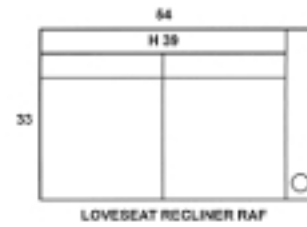

R O M E O

ADDITIONAL MEASUREMENTS

SEAT HEIGHT: 19
ARM HEIGHT: 25
SEAT DEPTH: 22
FINISHED ARM WIDTH: 6
TOP SEAT TO TOP BACK: 25
ZERO WALL CLEARANCE: 6
CUPHOLDER INSIDE DIAMETER: 3.5

Limited Lifetime Warranty