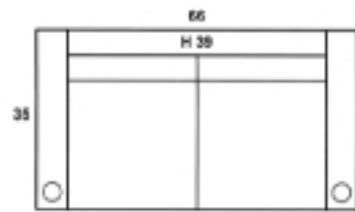

LOVESEAT RECLINER