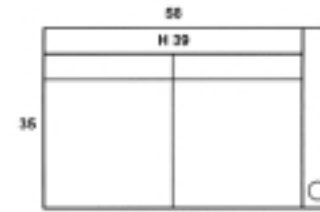

VERONA

SOFA RECLINER

SOFA RECLINER LAF

SOFA RECLINER RAF

RECLINER SOFA ARMLESS

LOVESEAT RECLINER

LOVESEAT RECLINER LAF

LOVESEAT RECLINER RAF

LOVESEAT RECLINER ARMLESS

RECLINER

ADDITIONAL MEASUREMENTS

SEAT HEIGHT: 19
 ARM HEIGHT: 25
 SEAT DEPTH: 20
 FINISHED ARM WIDTH: 8.5
 TOP SEAT TO TOP BACK: 25
 ZERO WALL CLEARANCE: 6
 CUPHOLDER INSIDE DIAMETER: 3.5