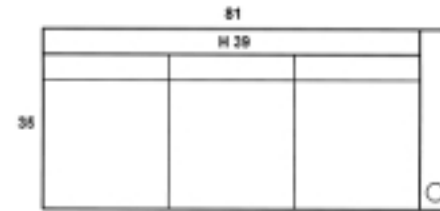

VERONA

SOFA RECLINER

SOFA RECLINER LAF

SOFA RECLINER RAF

RECLINER SOFA ARMLESS

LOVESEAT RECLINER

LOVESEAT RECLINER LAF

LOVESEAT RECLINER RAF

LOVESEAT RECLINER ARMLESS

RECLINER

ADDITIONAL MEASUREMENTS

SEAT HEIGHT: 19
 ARM HEIGHT: 25
 SEAT DEPTH: 20
 FINISHED ARM WIDTH: 8.5
 TOP SEAT TO TOP BACK: 25
 ZERO WALL CLEARANCE: 6
 CUPHOLDER INSIDE DIAMETER: 3.5