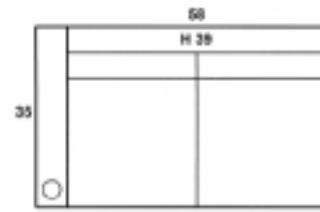

LOVESEAT RECLINER LAF