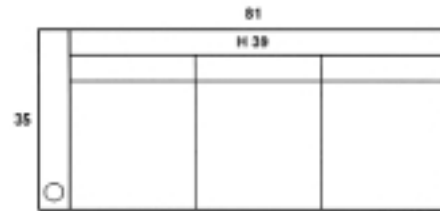

SOFA RECLINER LAF