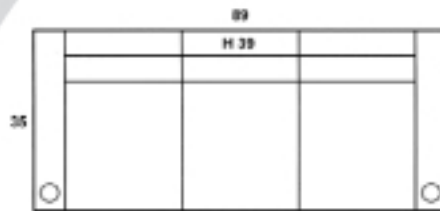

VERONA

SOFA RECLINER