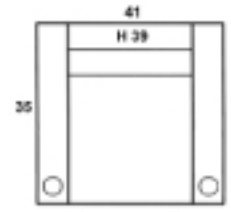

VERONA

SOFA RECLINER

SOFA RECLINER LAF

SOFA RECLINER RAF

RECLINER SOFA ARMLESS

LOVESEAT RECLINER

LOVESEAT RECLINER LAF

LOVESEAT RECLINER RAF

LOVESEAT RECLINER ARMLESS

RECLINER

ADDITIONAL MEASUREMENTS

SEAT HEIGHT: 19
 ARM HEIGHT: 25
 SEAT DEPTH: 20
 FINISHED ARM WIDTH: 8.5
 TOP SEAT TO TOP BACK: 25
 ZERO WALL CLEARANCE: 6
 CUPHOLDER INSIDE DIAMETER: 3.5