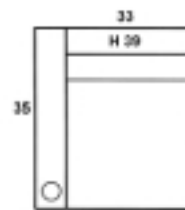

LOVESEAT RECLINER ARMLESS

RECLINER

ADDITIONAL MEASUREMENTS

SEAT HEIGHT: 19
 ARM HEIGHT: 25
 SEAT DEPTH: 20
 FINISHED ARM WIDTH: 8.5
 TOP SEAT TO TOP BACK: 25
 ZERO WALL CLEARANCE: 6
 CUPHOLDER INSIDE DIAMETER: 3.5