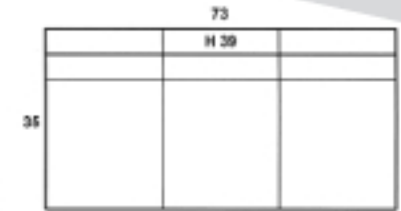

VERONA

SOFA RECLINER

SOFA RECLINER LAF

SOFA RECLINER RAF

RECLINER SOFA ARMLESS

LOVESEAT RECLINER

LOVESEAT RECLINER LAF

LOVESEAT RECLINER RAF

LOVESEAT RECLINER ARMLESS

RECLINER

ADDITIONAL MEASUREMENTS

SEAT HEIGHT: 19
 ARM HEIGHT: 25
 SEAT DEPTH: 20
 FINISHED ARM WIDTH: 8.5
 TOP SEAT TO TOP BACK: 25
 ZERO WALL CLEARANCE: 6
 CUPHOLDER INSIDE DIAMETER: 3.5