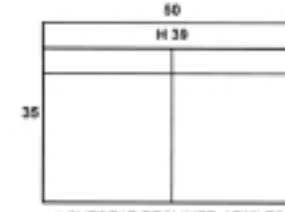

LOVESEAT RECLINER ARMLESS

RECLINER

ADDITIONAL MEASUREMENTS

SEAT HEIGHT: 19
 ARM HEIGHT: 25
 SEAT DEPTH: 20
 FINISHED ARM WIDTH: 8.5
 TOP SEAT TO TOP BACK: 25
 ZERO WALL CLEARANCE: 6
 CUPHOLDER INSIDE DIAMETER: 3.5